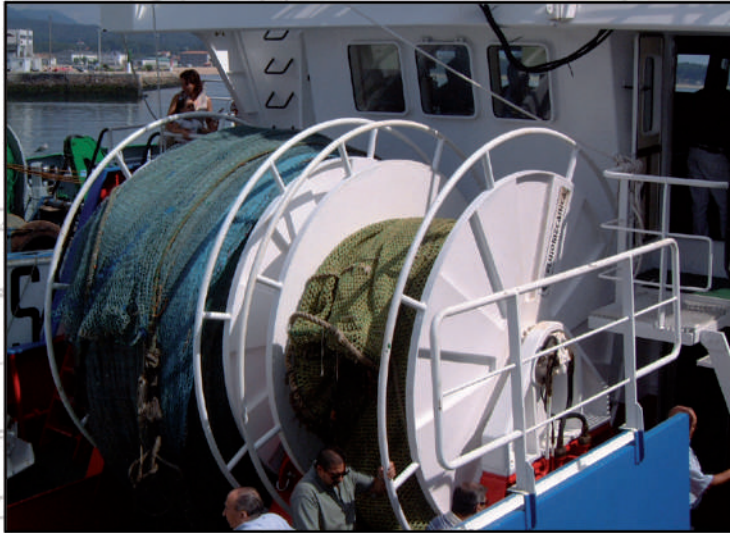

FLUIDMECANICA

NET DRUMS

Net drums for bottom trawler fishing, pelagic trawler, purse seine fishing and gillnet fishing

FLUIDMECCANICA

NET DRUMS

Main characteristics

Nominal pull up to 120 Ton

Drive: electric or hydraulic

Number of drums..... up to 3