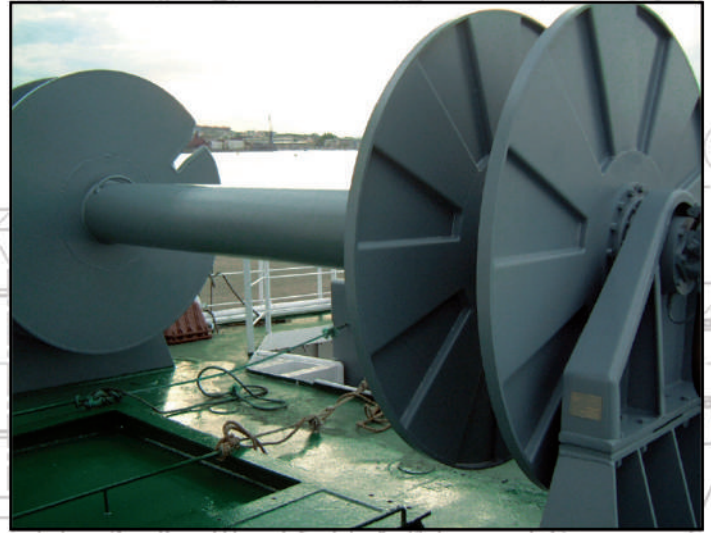

FLUIDMECANICA

NET DRUMS

Net drums for bottom trawler fishing, pelagic trawler, purse seine fishing and gillnet fishing

FLUIDMECCANICA

NET DRUMS

Main characteristics

Nominal pull up to 120 Ton

Drive: electric or hydraulic