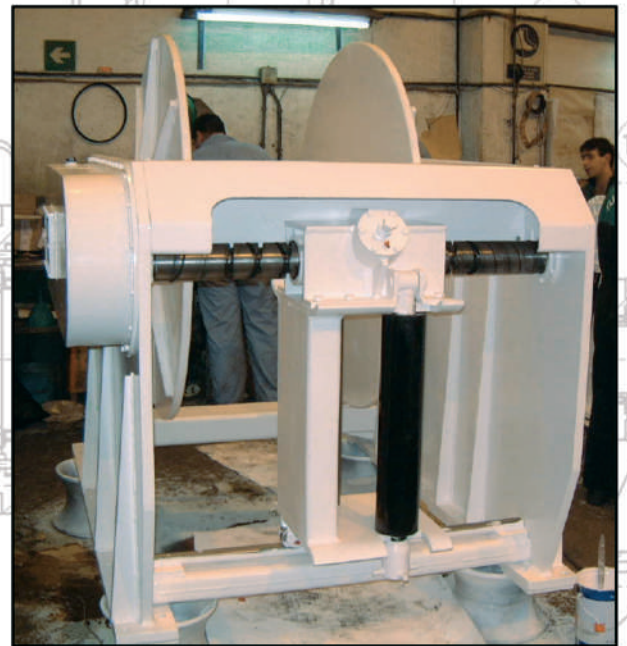

FLUIDMECCANICA

TRAWL WINCHES

Trawl winches for bottom trawler fishing, pelagic trawler, purse seine fishing and gillnet fishing

FLUIDMECCANICA

TRAWL WINCHES

Main characteristics

Nominal pull up to 120 Ton

Drive: electric or hydraulic