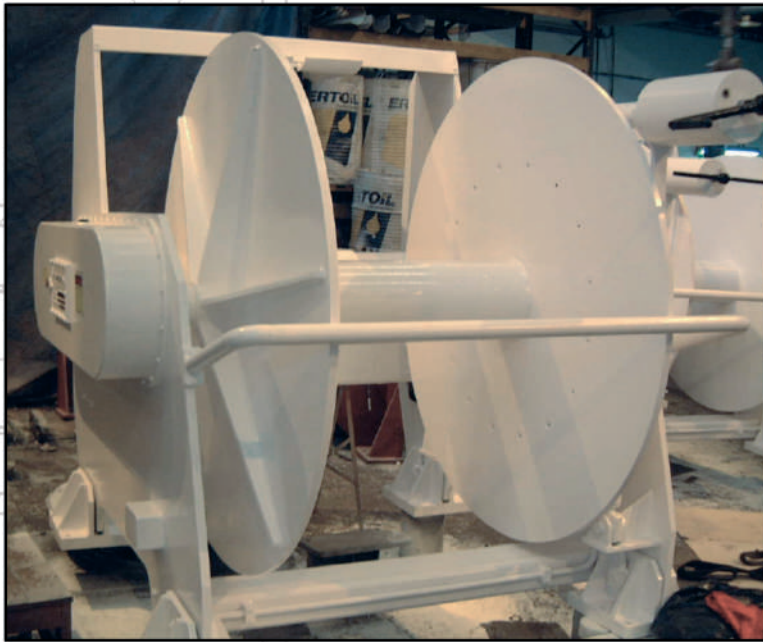

FLUIDMECCANICA

TRAWL WINCHES

Trawl winches for bottom trawler fishing, pelagic trawler, purse seine fishing and gillnet fishing

FLUIDMECCANICA

TRAWL WINCHES

Main characteristics

Nominal pull up to 120 Ton

Drive: electric or hydraulic

Number of drums..... up to 3